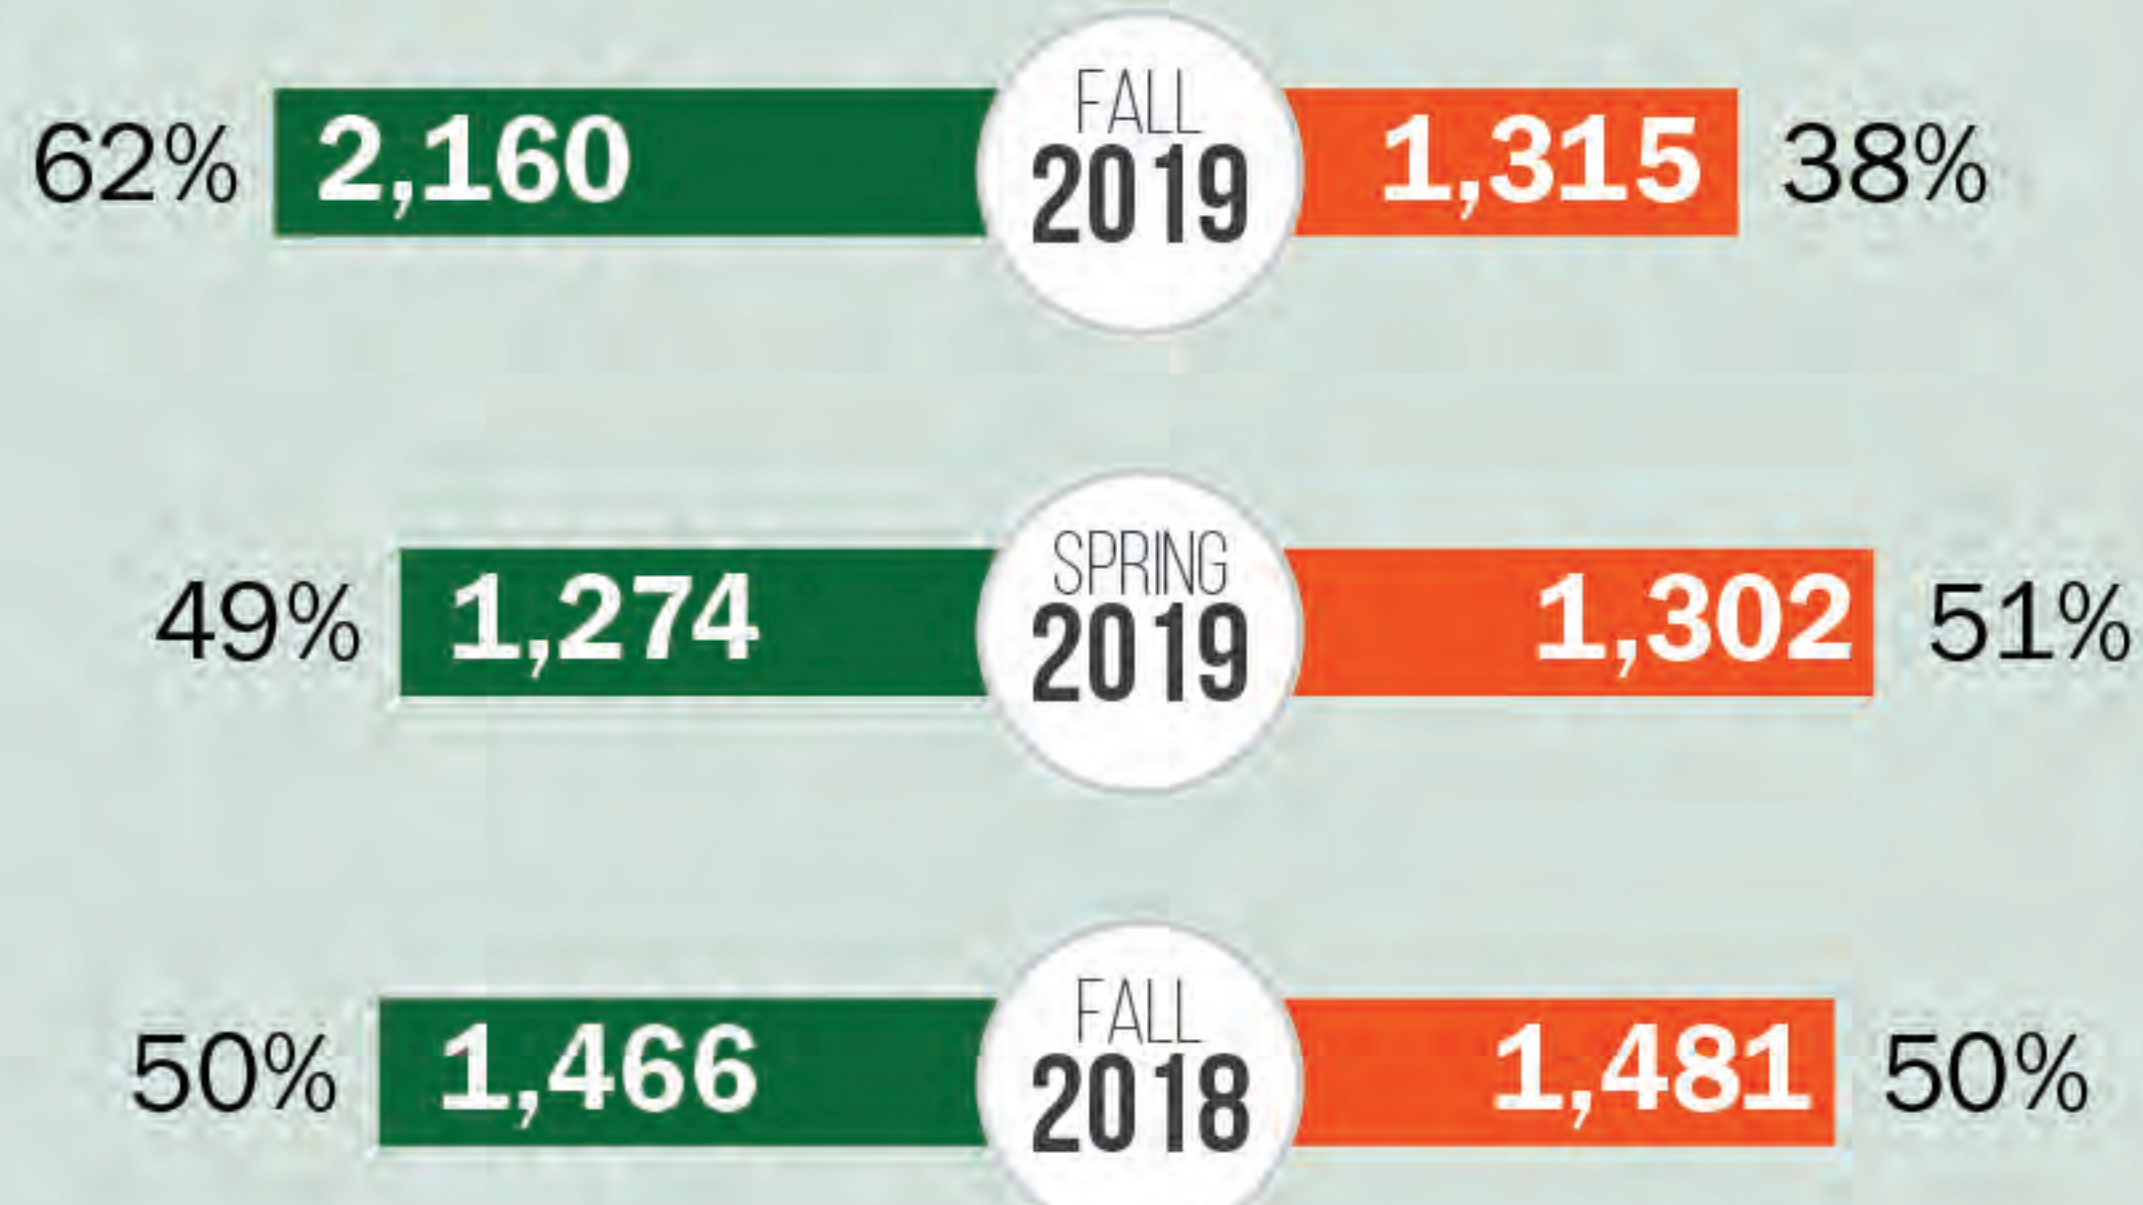

PCC

Piedmont
Community
College

Piedmont Community College At-A-Glance

Fall 2018 - Fall 2019 Data

STUDENT DEMOGRAPHICS

1,444

FALL 2019 CURRICULUM STUDENTS

Break down based upon enrolled area

TOTAL HEADCOUNT

(unduplicated students)

Curriculum Students PROGRAM TYPE

College Transfer Career & Technical

Kent Cash, Jr.
PCC NCWorks NextGen
Transfer Student

Average Total PCC Cost to obtain an Associate Degree **\$5,124**

Annual Full-time Tuition & Fees

2018-2019 In-State	2018-2019 Out-of-State
\$2,562	\$8,706

NO TUITION INCREASE SINCE 2016!

At PCC, I was able to take classes like history, English, art appreciation, and pre-calculus. All of the credits were accepted at Elizabeth City [State University]. It was really helpful to get started at PCC.