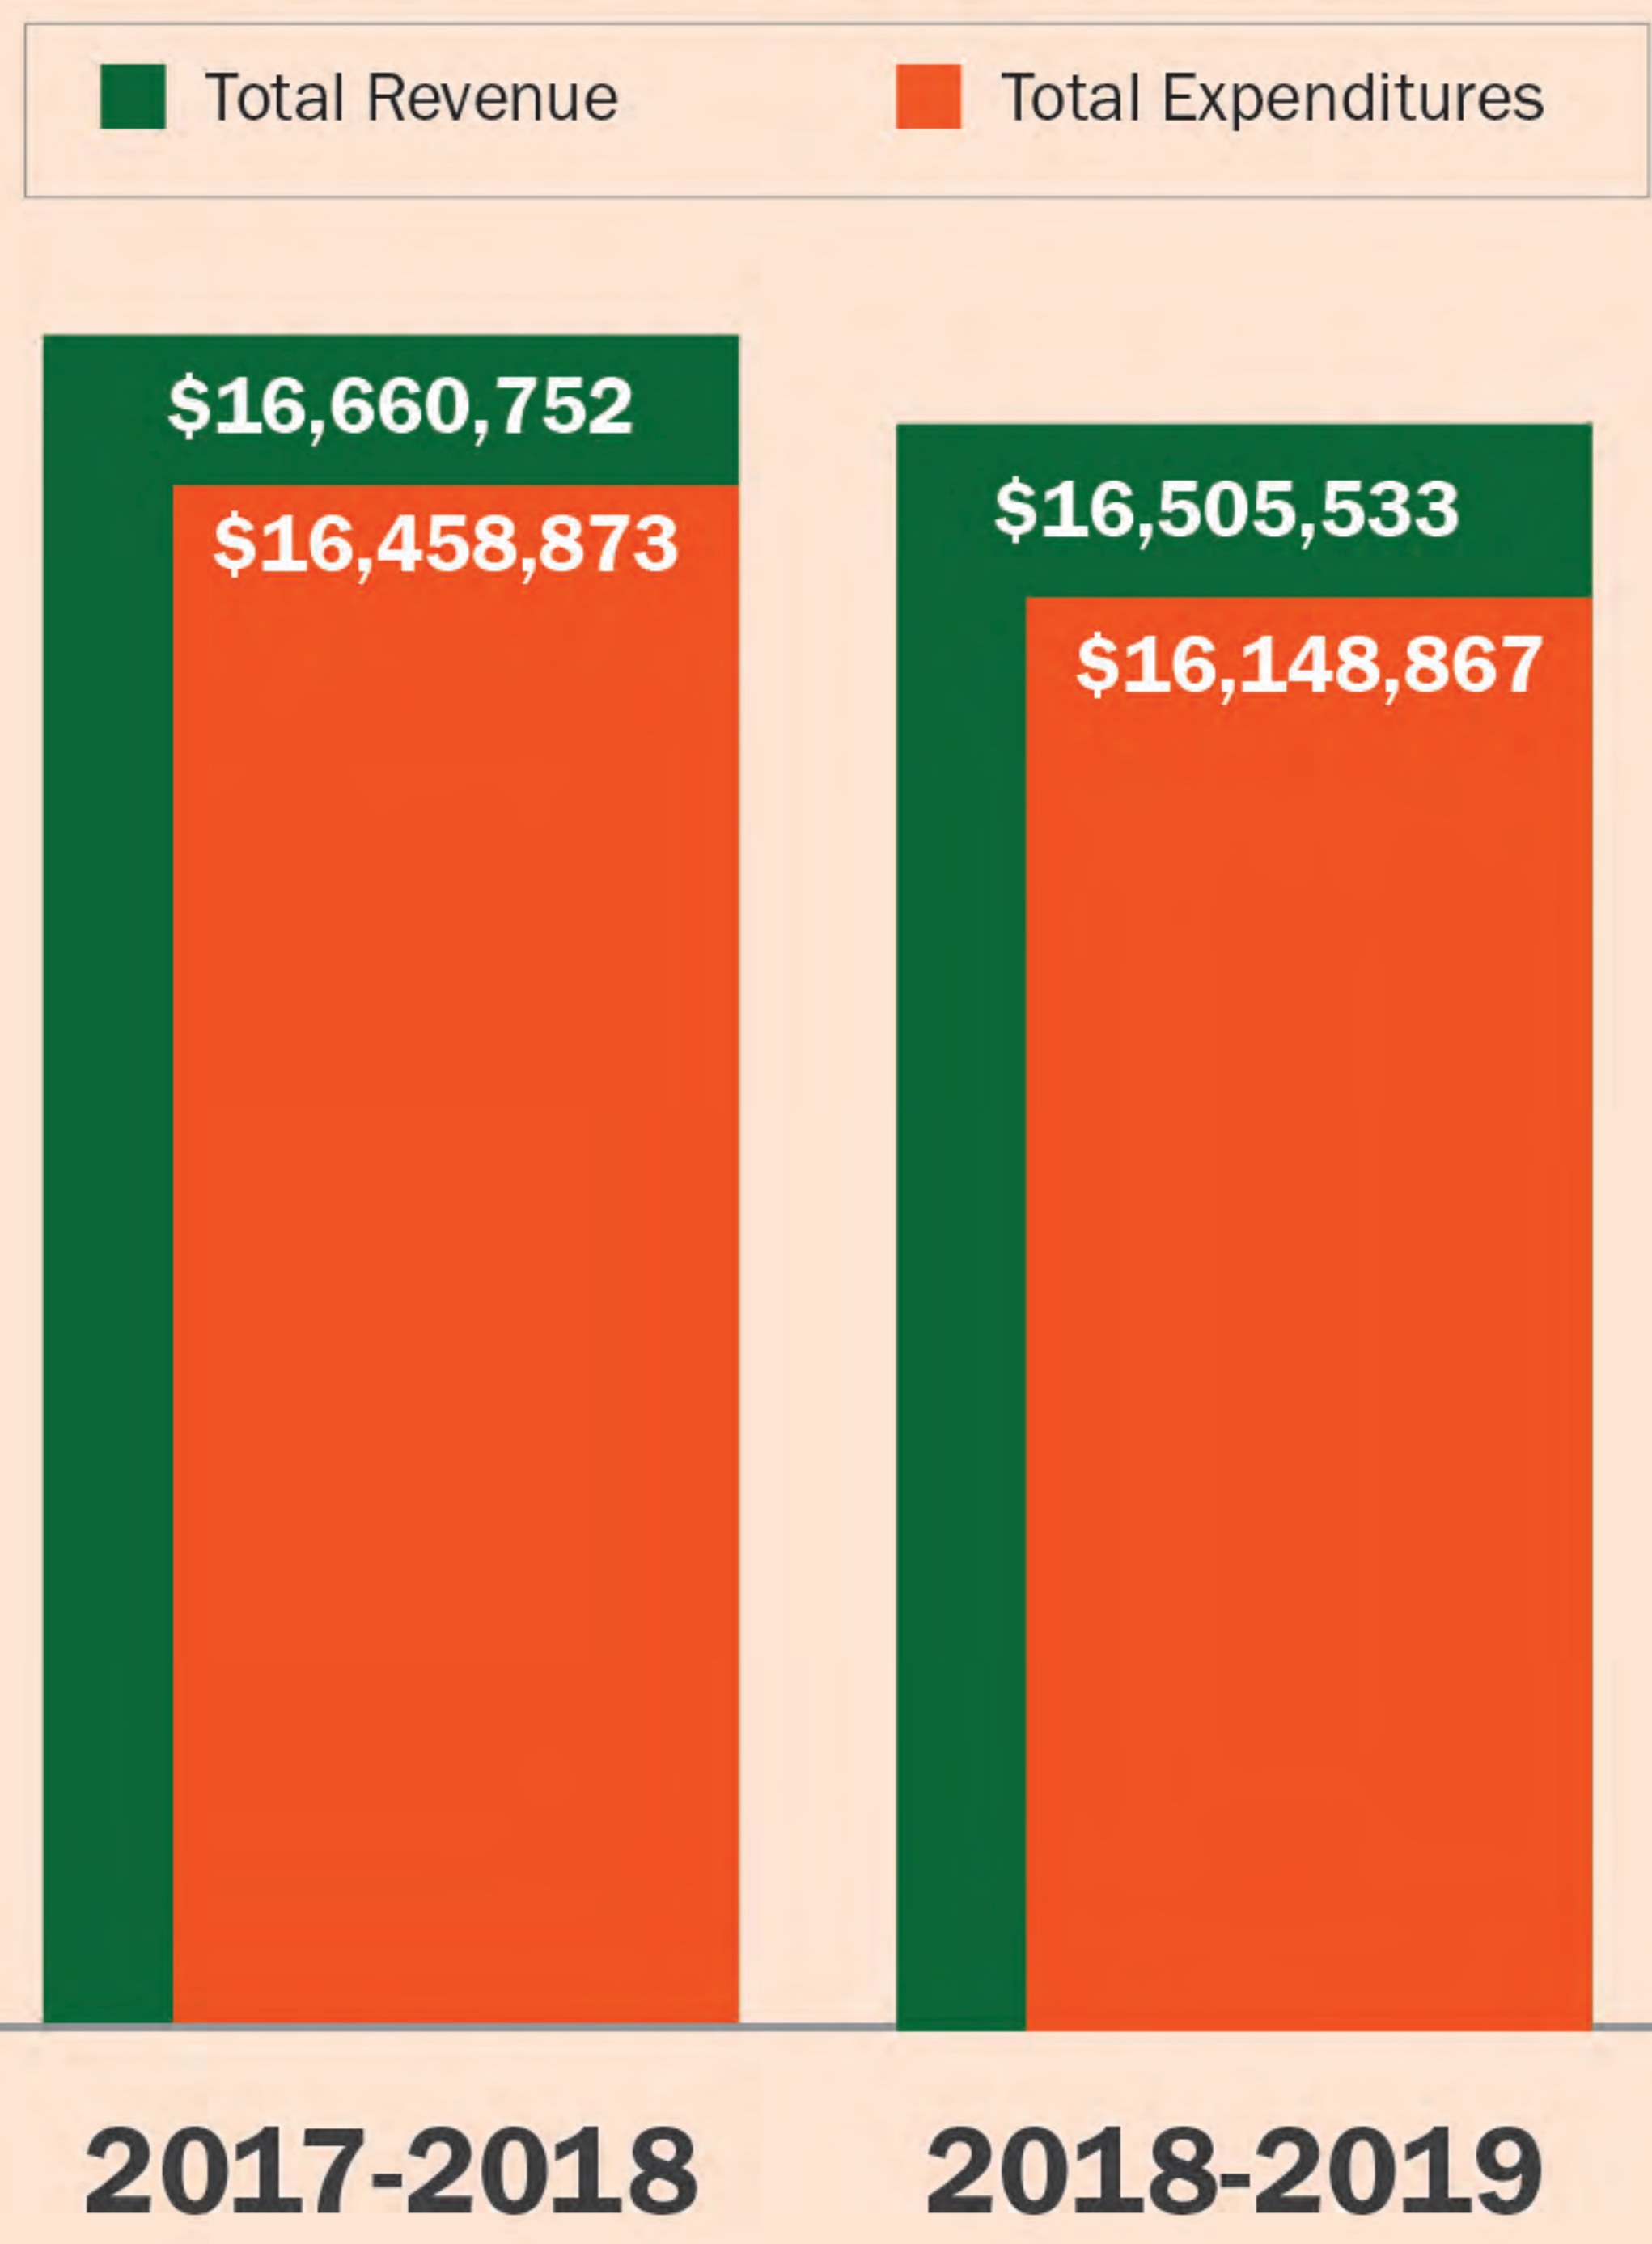

Financial Profile