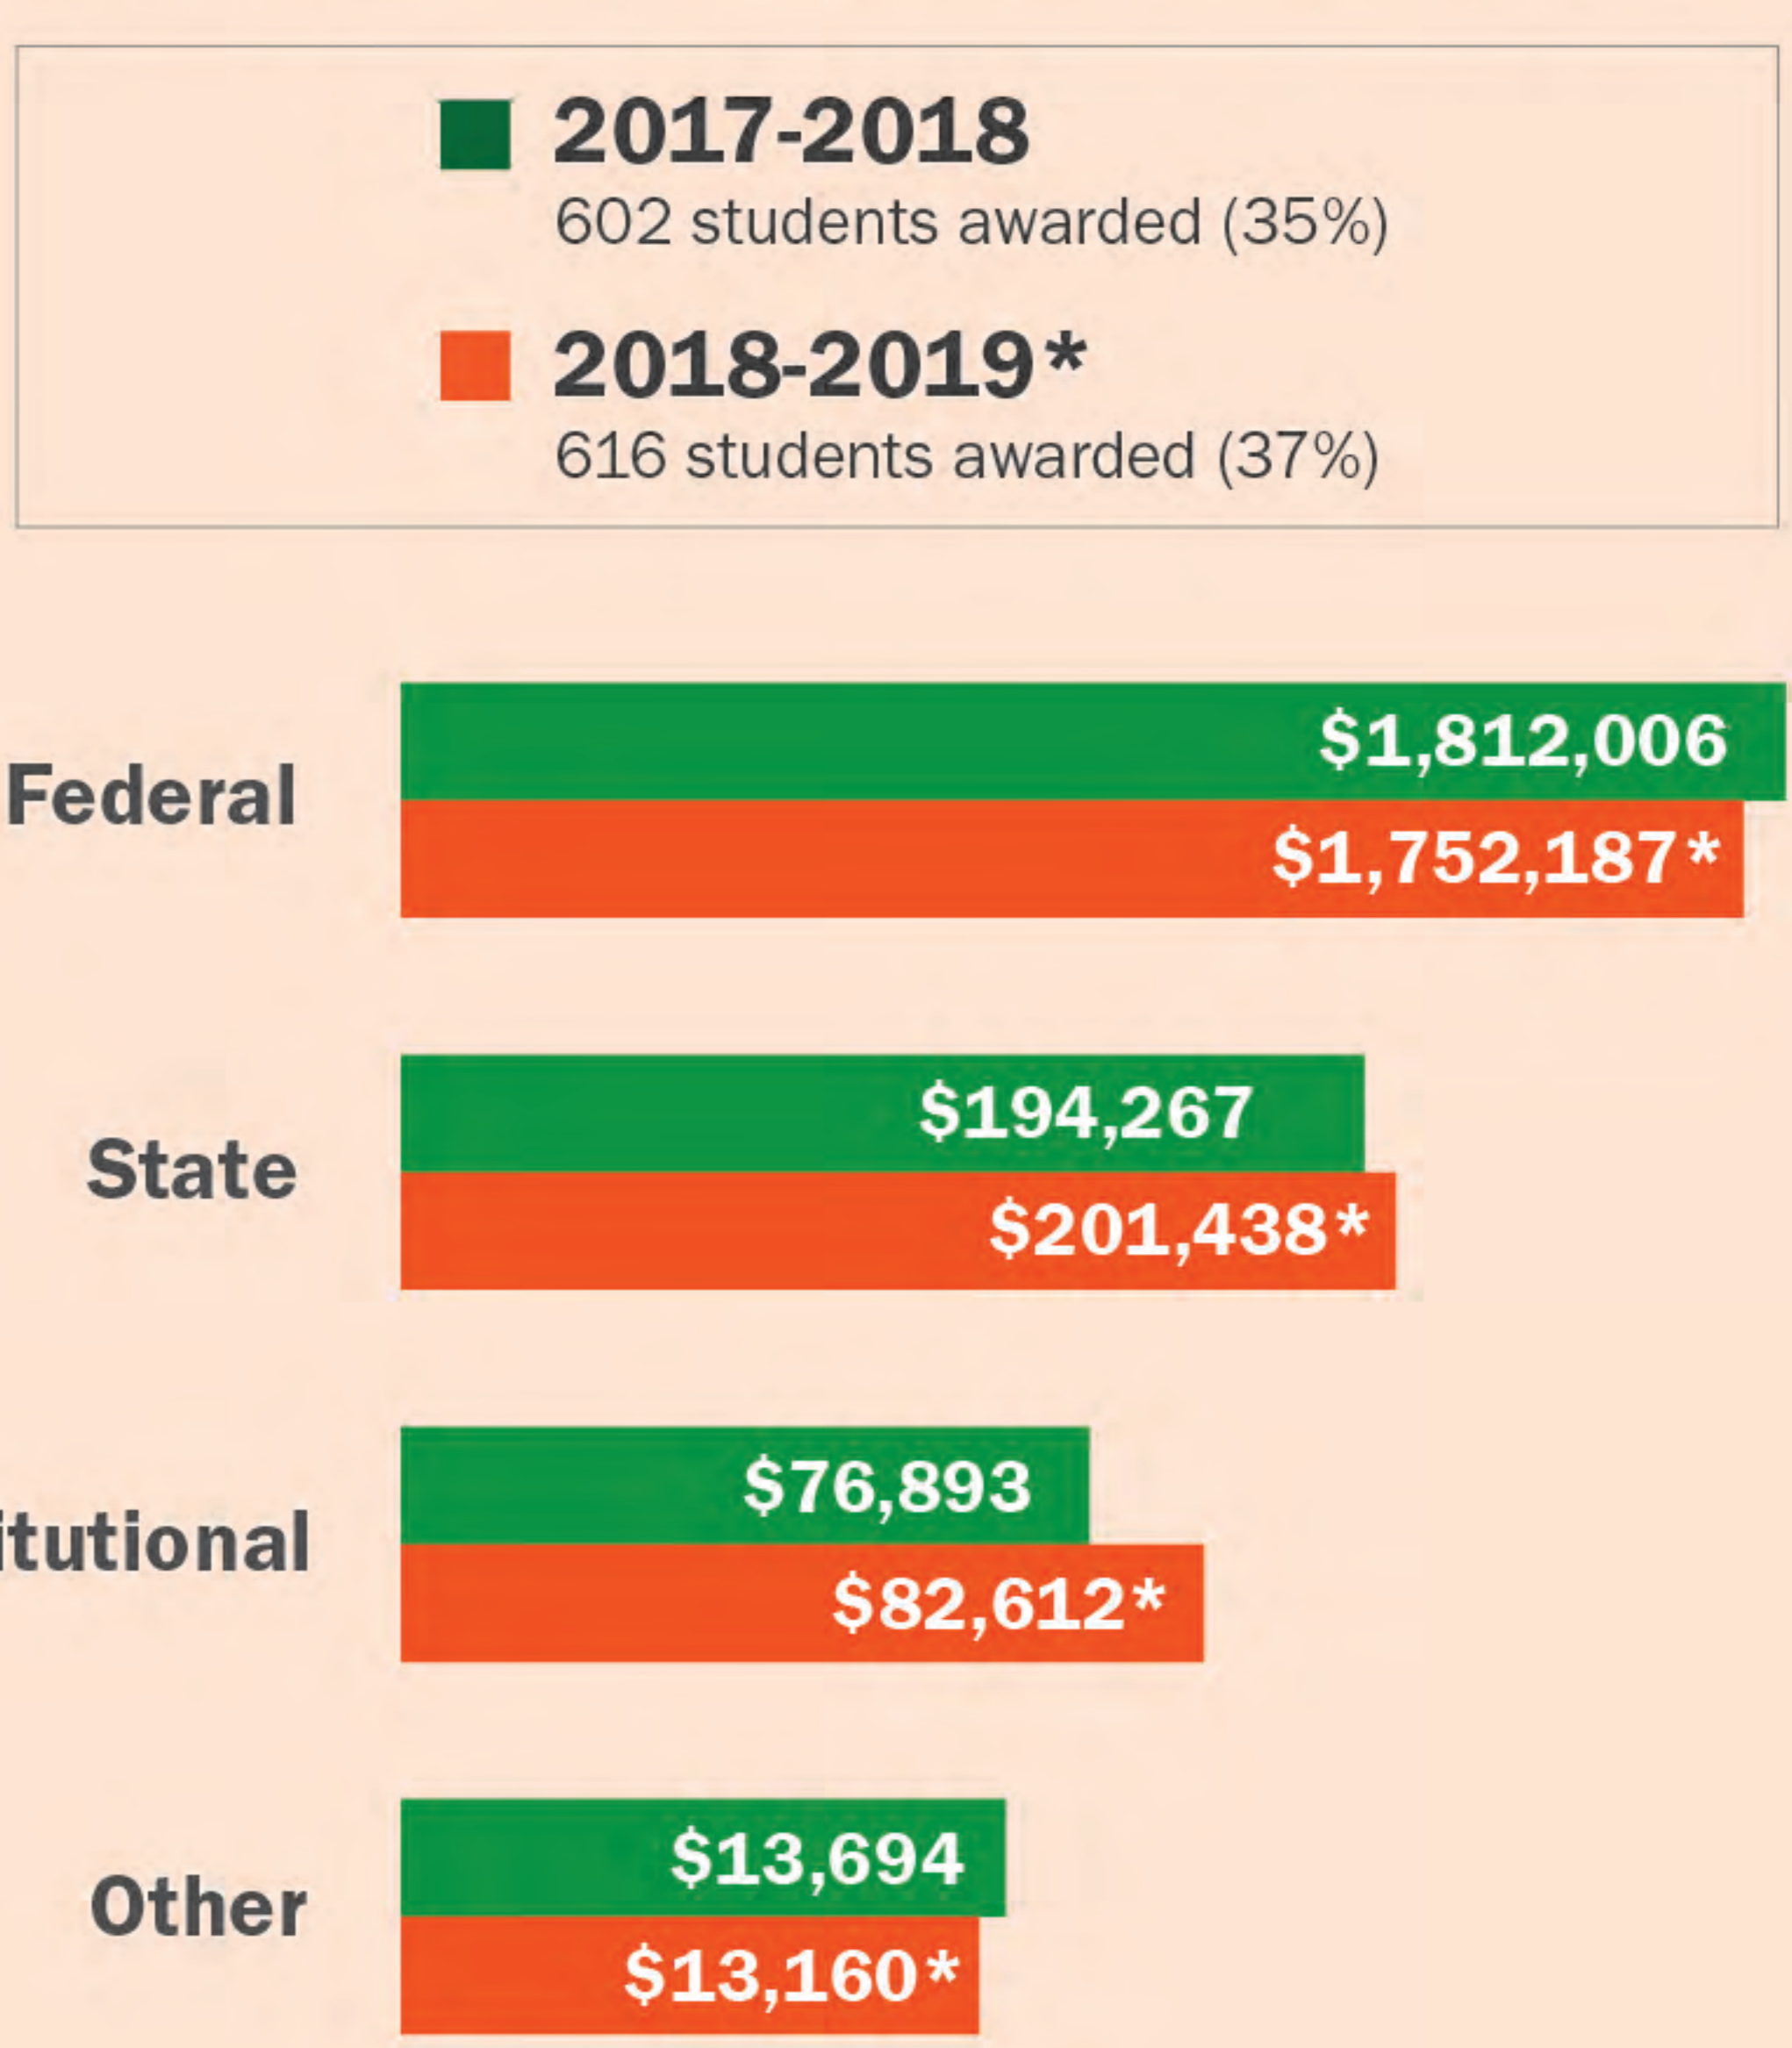

Financial Aid Awarded