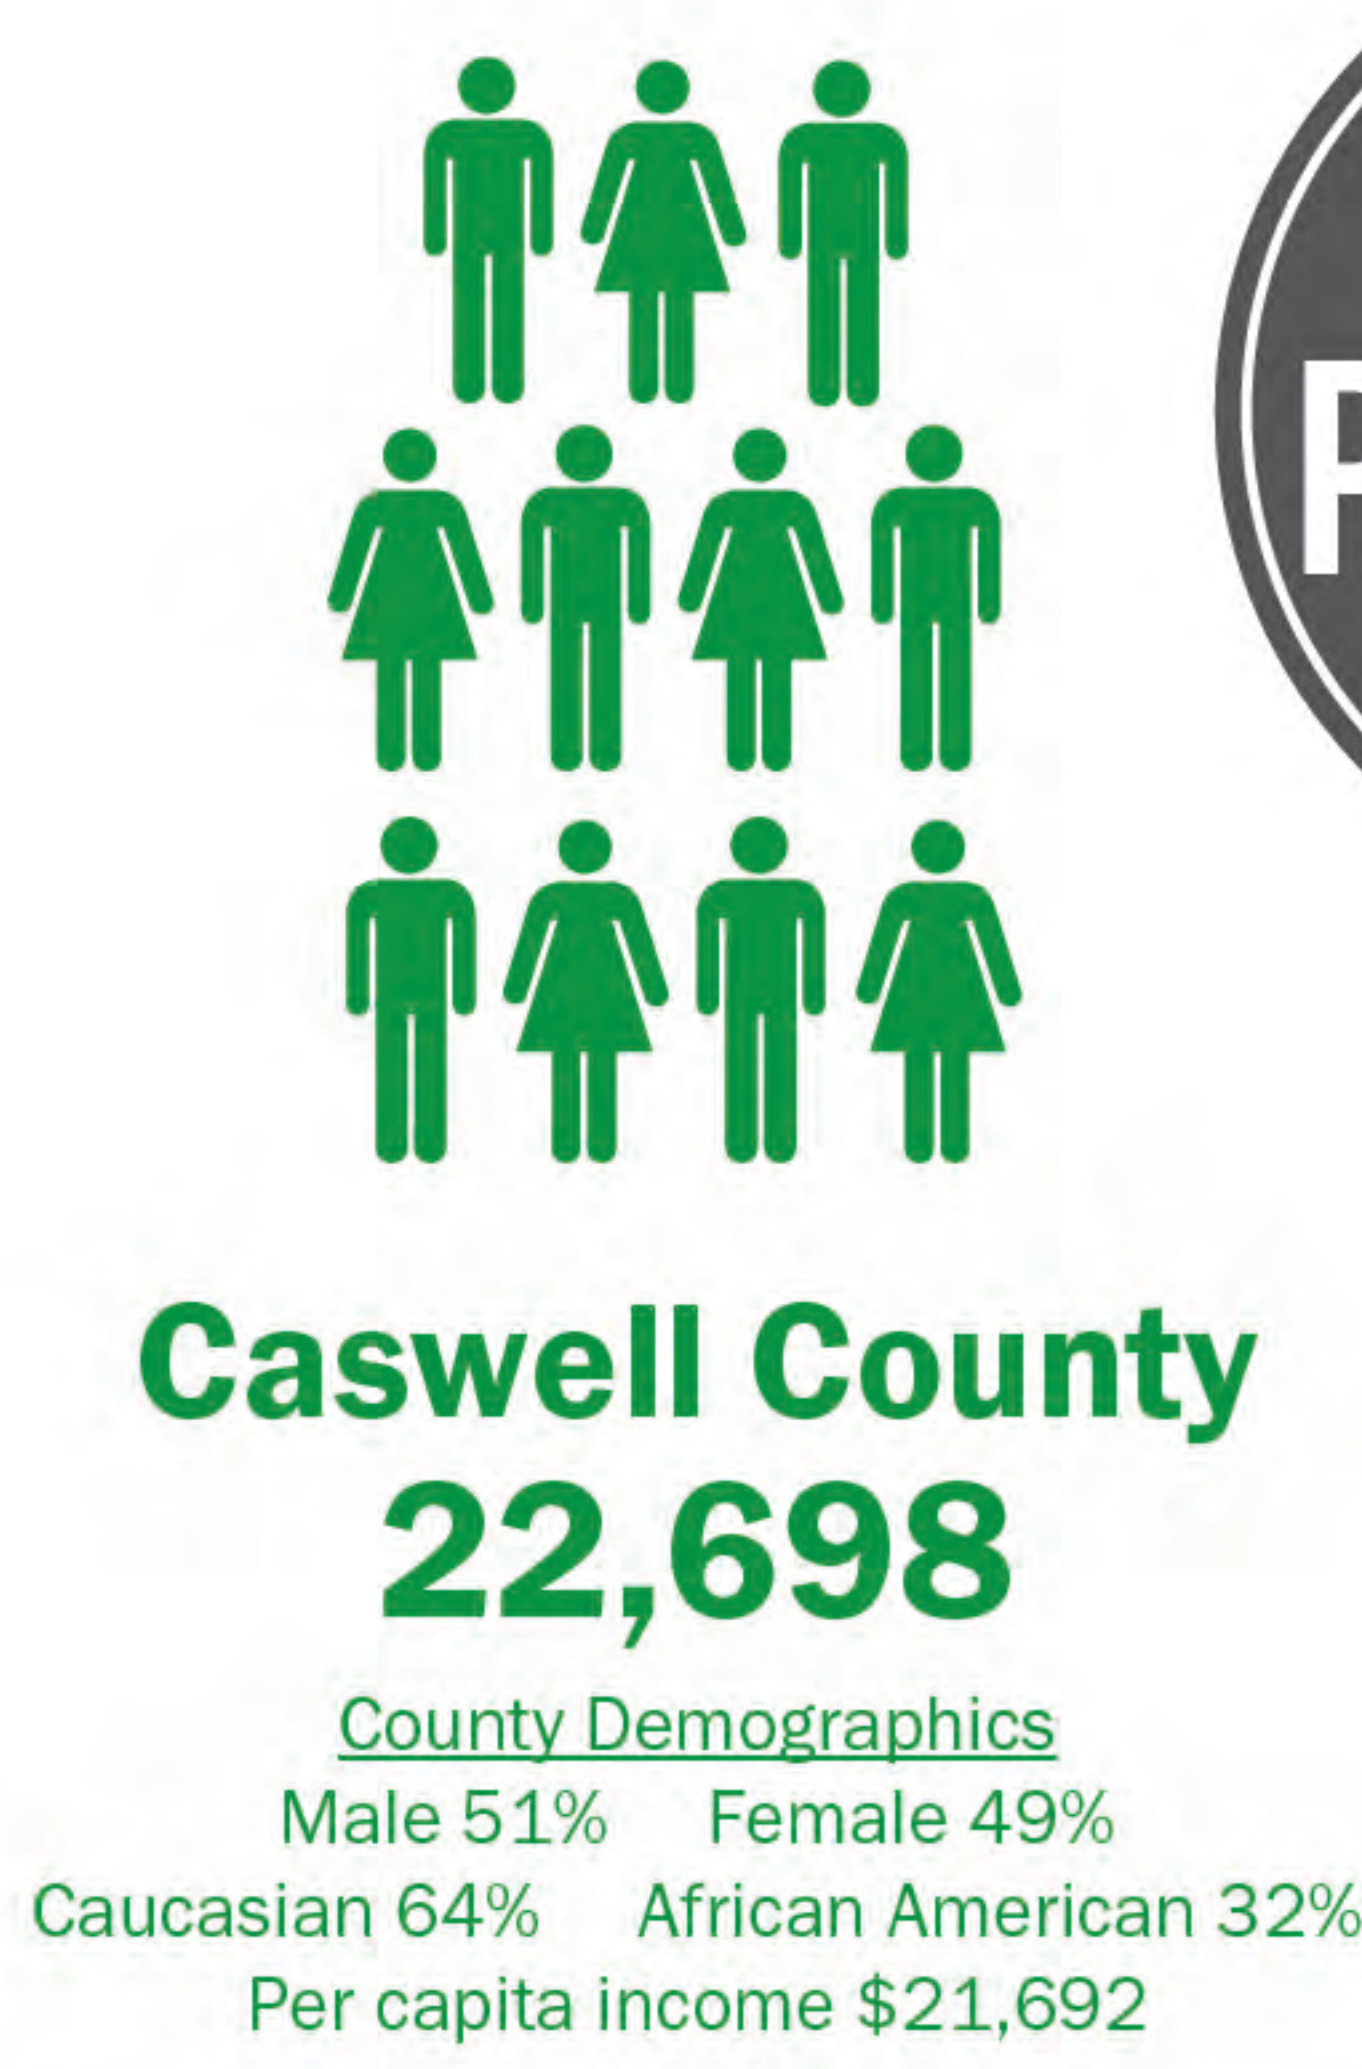

COUNTY PROFILES