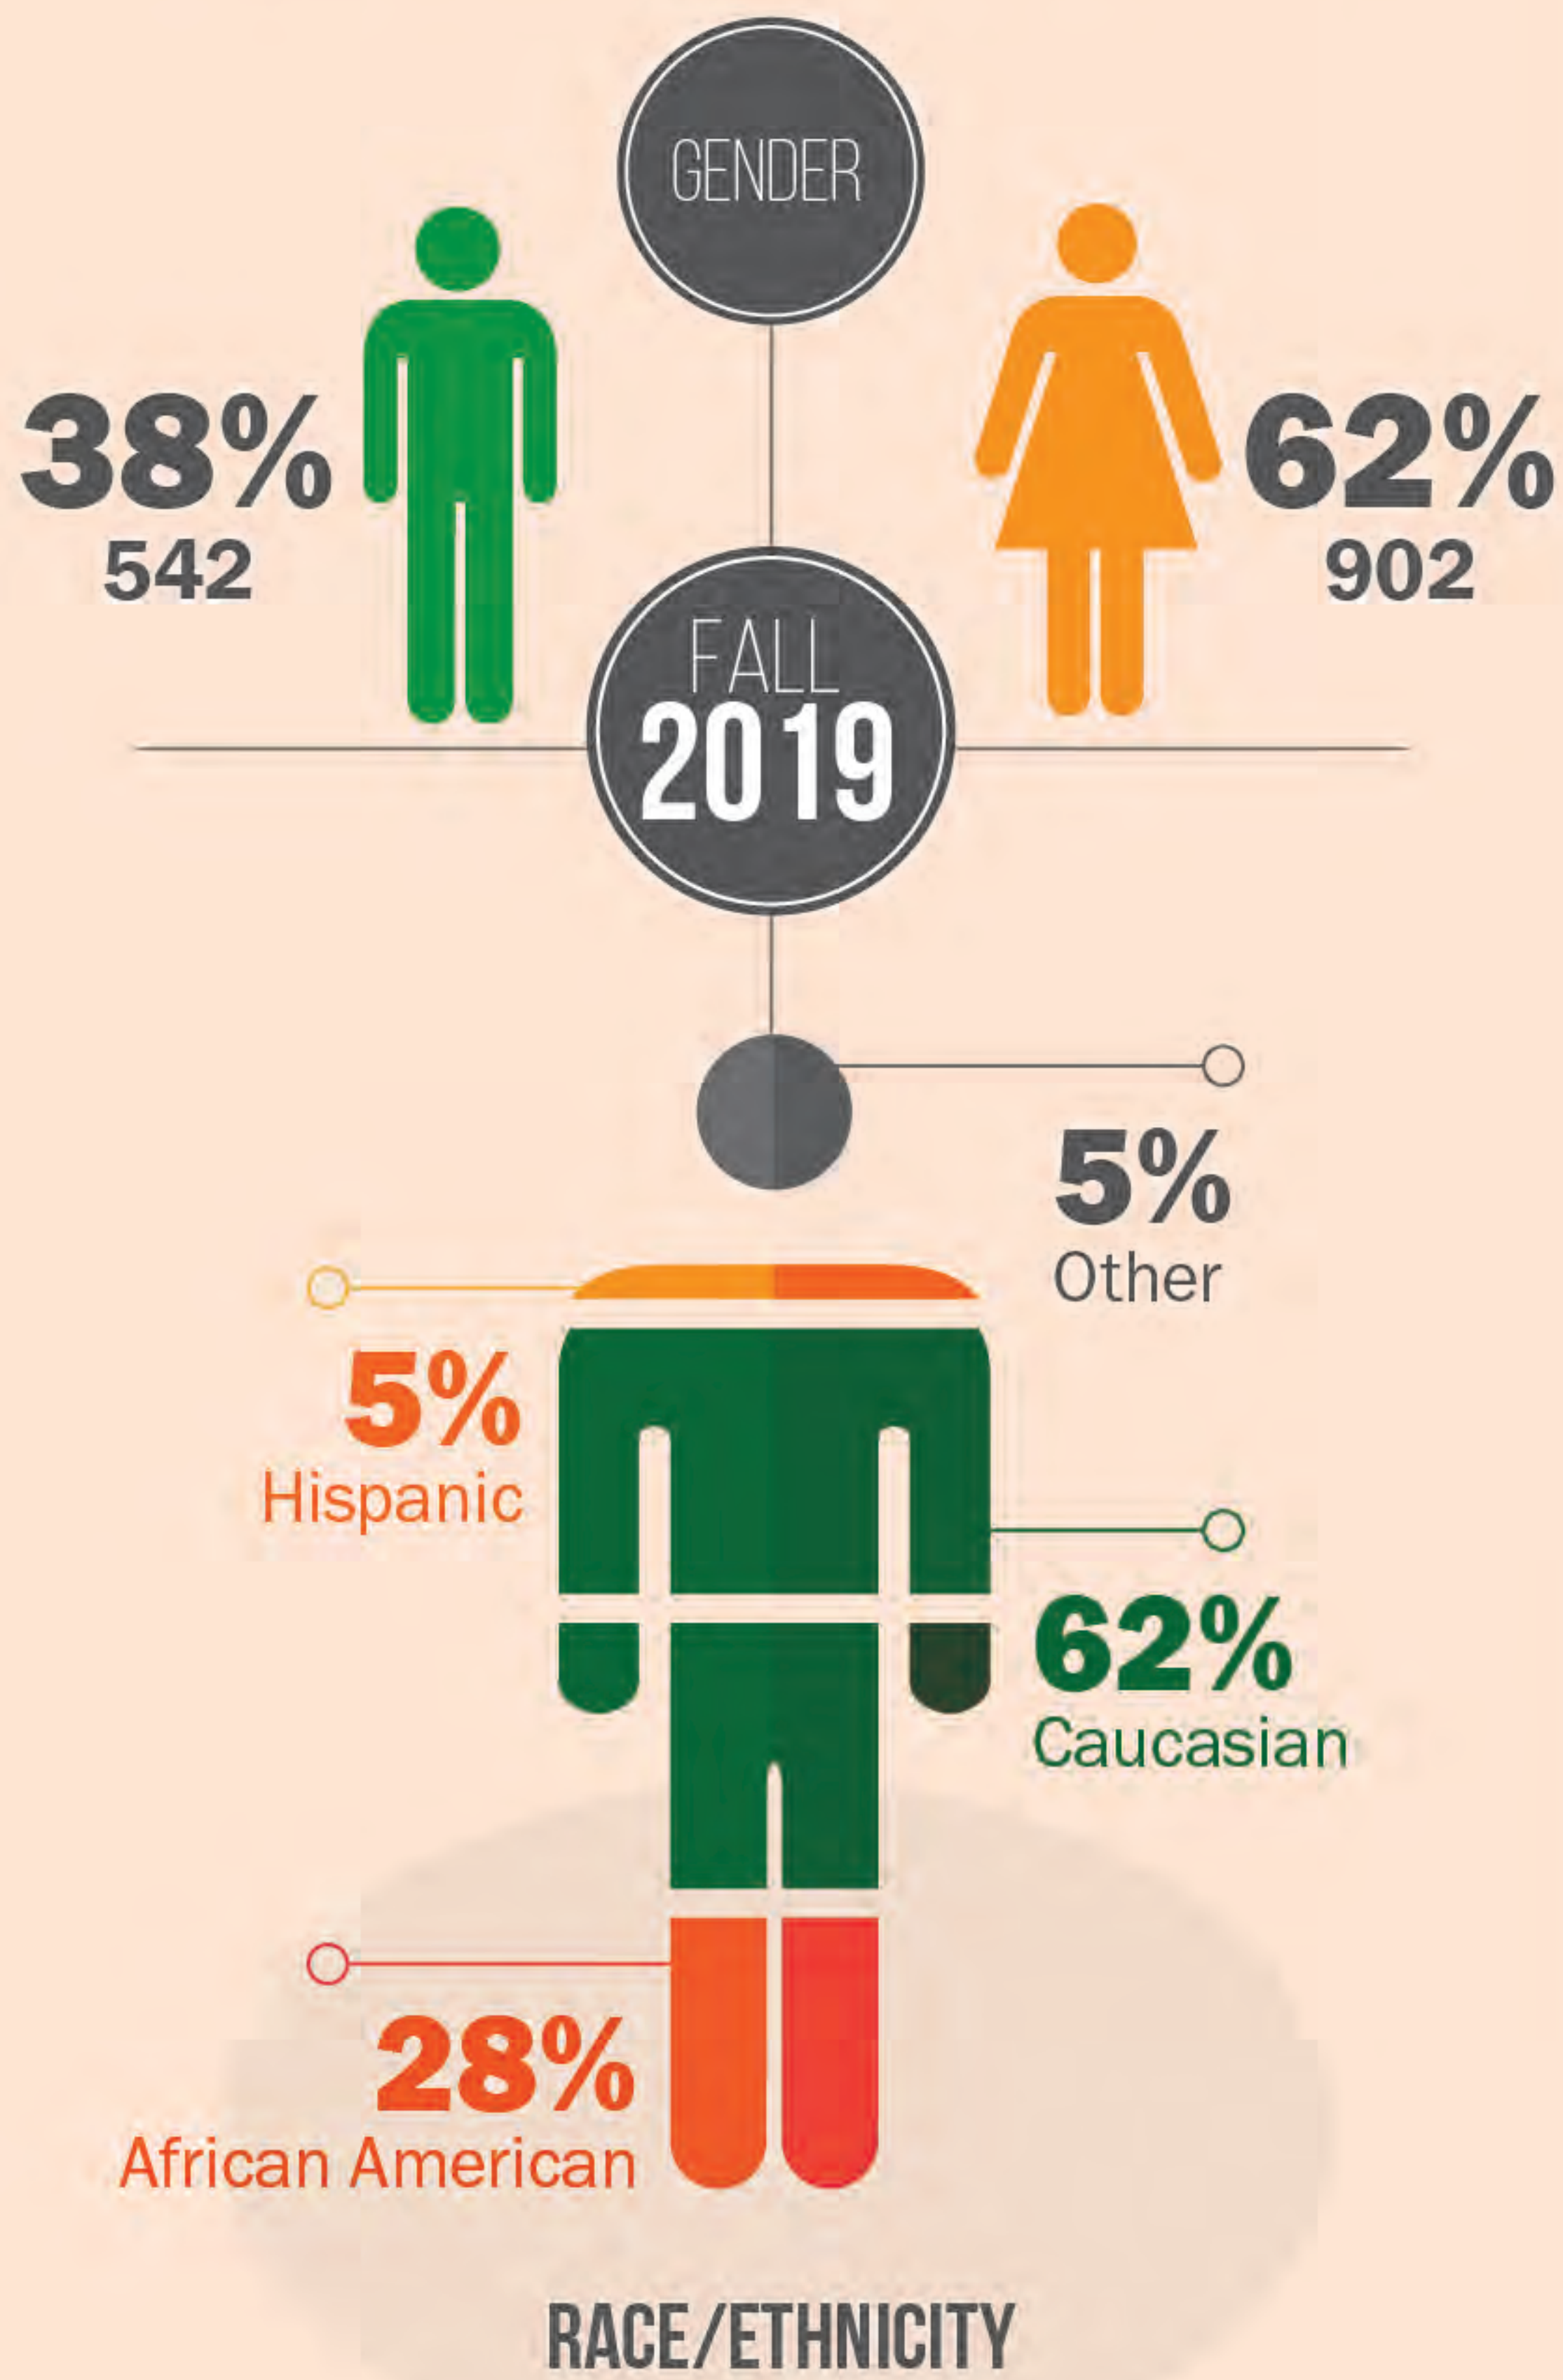

PCC

Piedmont
Community
College

Piedmont Community College At-A-Glance

Fall 2018 - Fall 2019 Data

STUDENT DEMOGRAPHICS

1,444

FALL 2019 CURRICULUM STUDENTS

Break down based upon enrolled area

TOTAL HEADCOUNT

(unduplicated students)

Curriculum Students PROGRAM TYPE

College Transfer Career & Technical

Kent Cash, Jr.
PCC NCWorks NextGen
Transfer Student

Average Total PCC Cost to obtain an Associate Degree **\$5,124**

Annual Full-time Tuition & Fees

2018-2019 In-State	2018-2019 Out-of-State
\$2,562	\$8,706

NO TUITION INCREASE SINCE 2016!

At PCC, I was able to take classes like history, English, art appreciation, and pre-calculus. All of the credits were accepted at Elizabeth City [State University]. It was really helpful to get started at PCC.