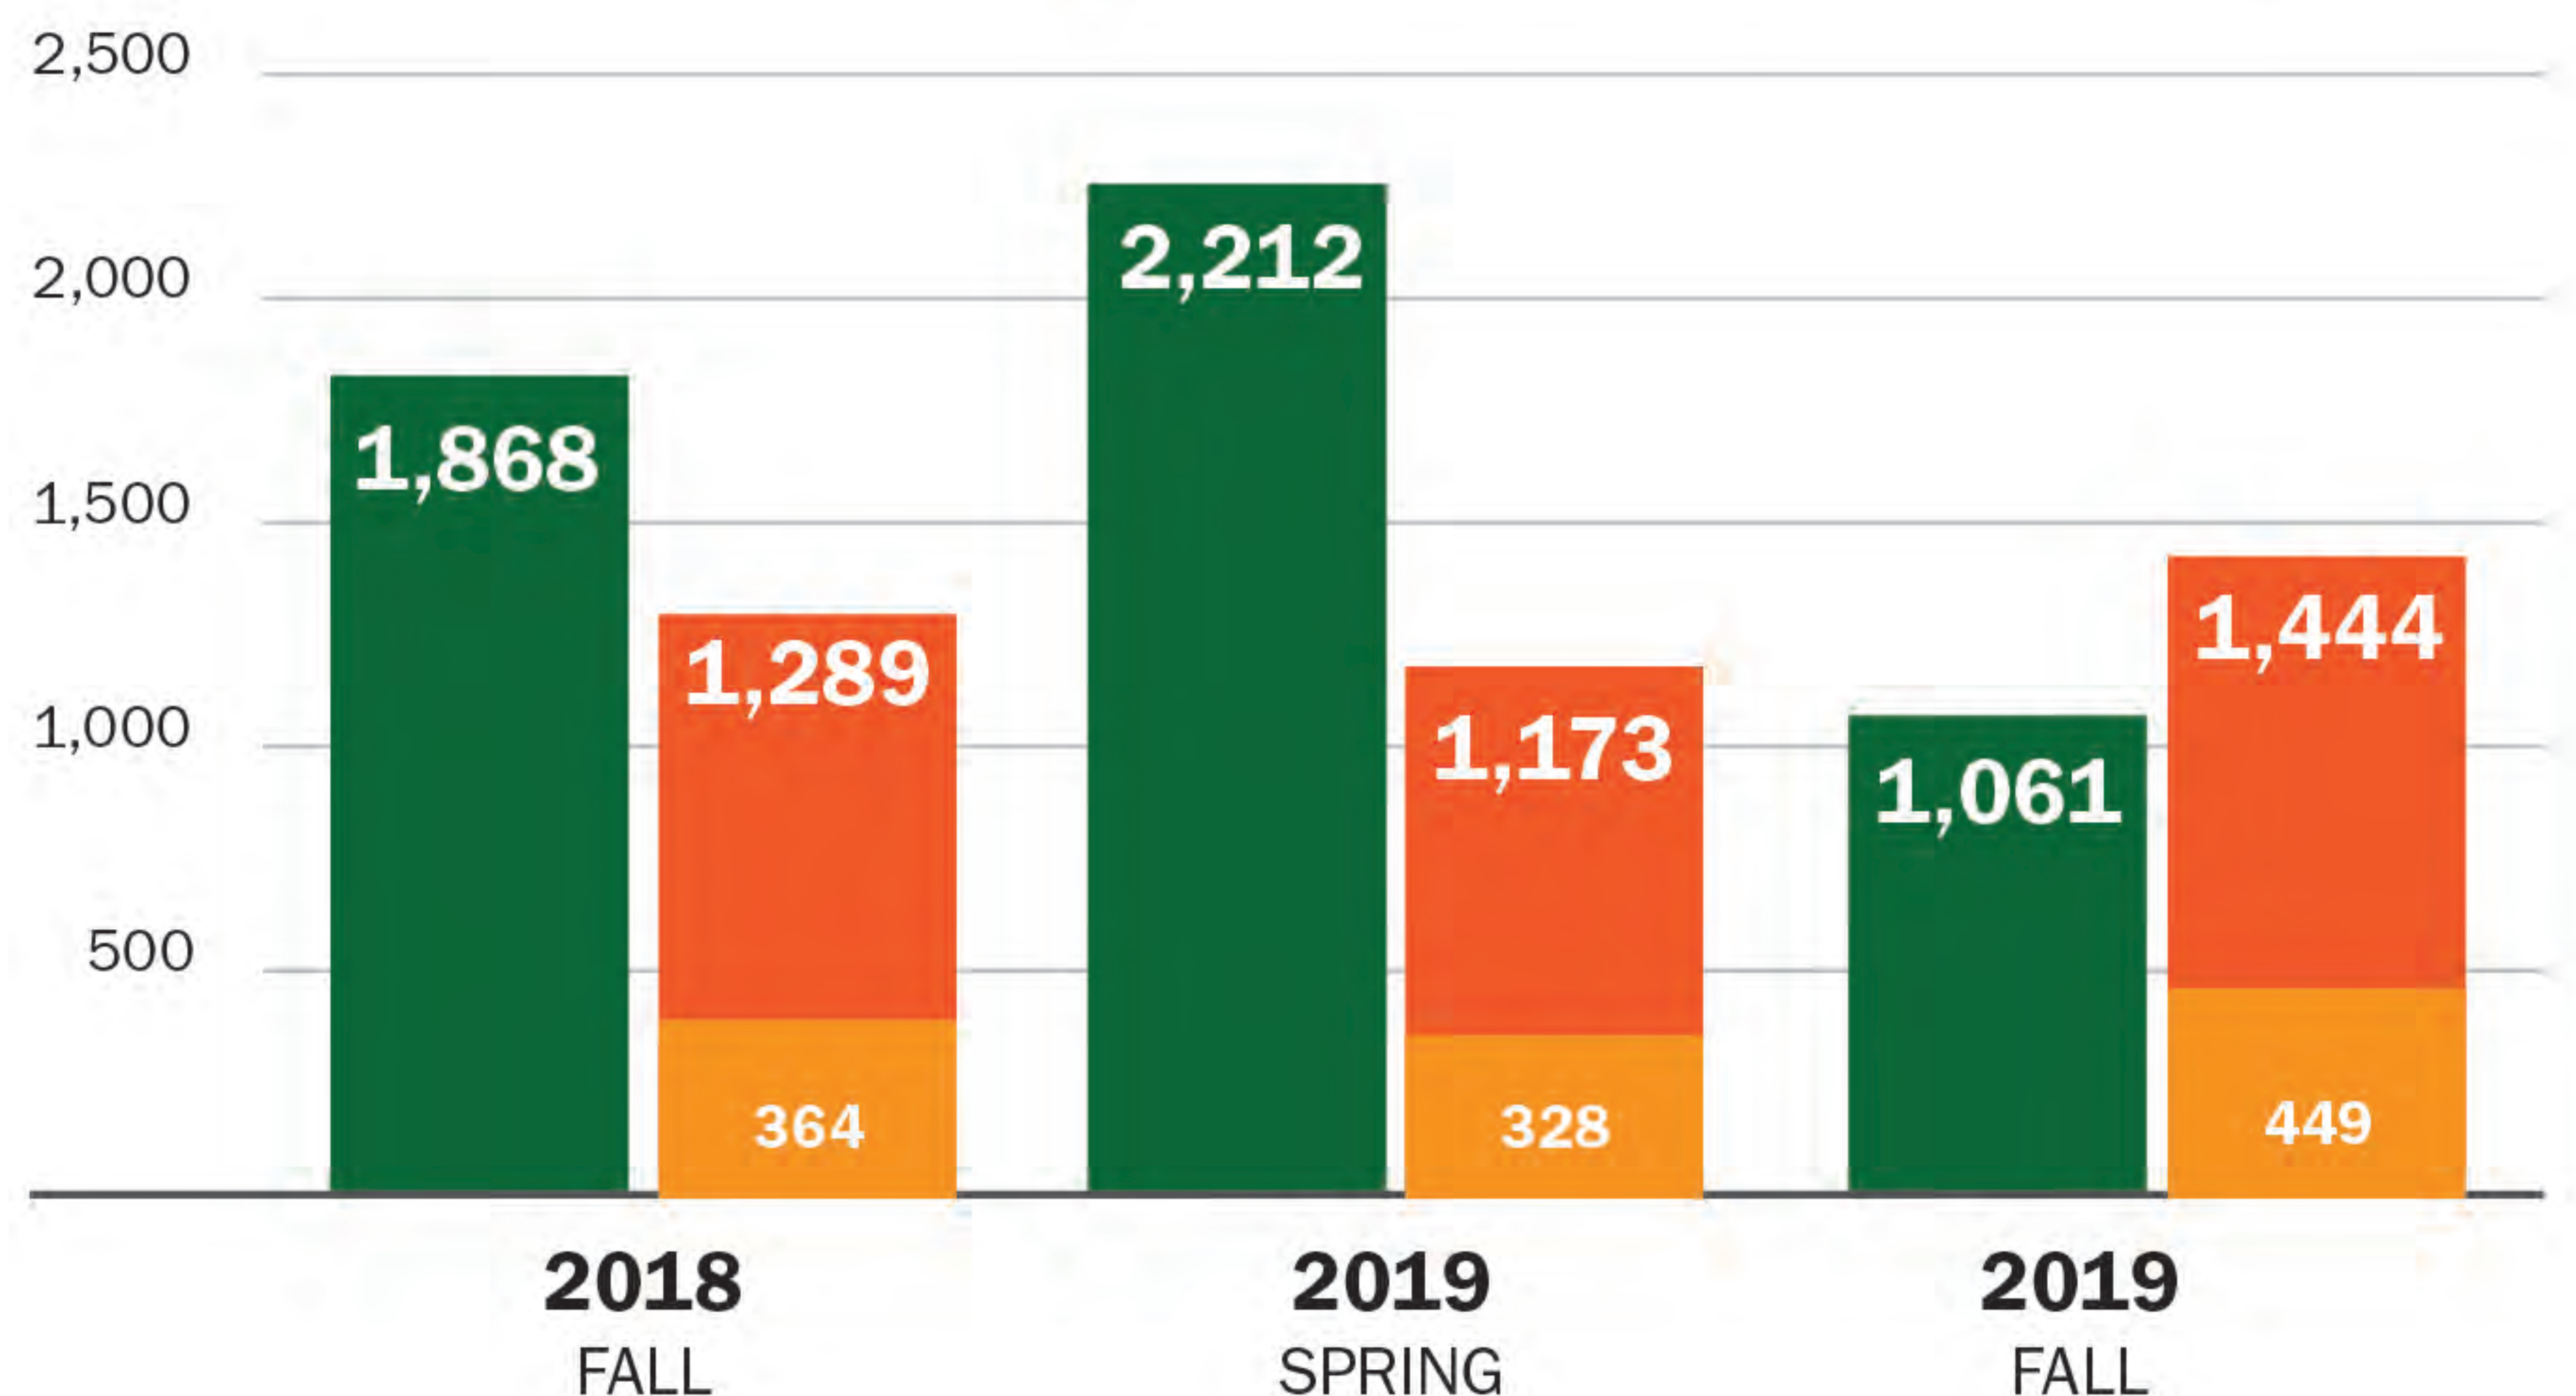

PCC

Piedmont
Community
College

Piedmont Community College At-A-Glance

Fall 2018 - Fall 2019 Data

STUDENT DEMOGRAPHICS

1,444

FALL 2019 CURRICULUM STUDENTS

Break down based upon enrolled area

TOTAL HEADCOUNT

(unduplicated students)

Curriculum Students PROGRAM TYPE

College Transfer Career & Technical

Kent Cash, Jr.
PCC NCWorks NextGen
Transfer Student

Average Total PCC Cost to obtain an Associate Degree **\$5,124**

Annual Full-time Tuition & Fees

2018-2019 In-State	2018-2019 Out-of-State
\$2,562	\$8,706

NO TUITION INCREASE SINCE 2016!

At PCC, I was able to take classes like history, English, art appreciation, and pre-calculus. All of the credits were accepted at Elizabeth City [State University]. It was really helpful to get started at PCC.