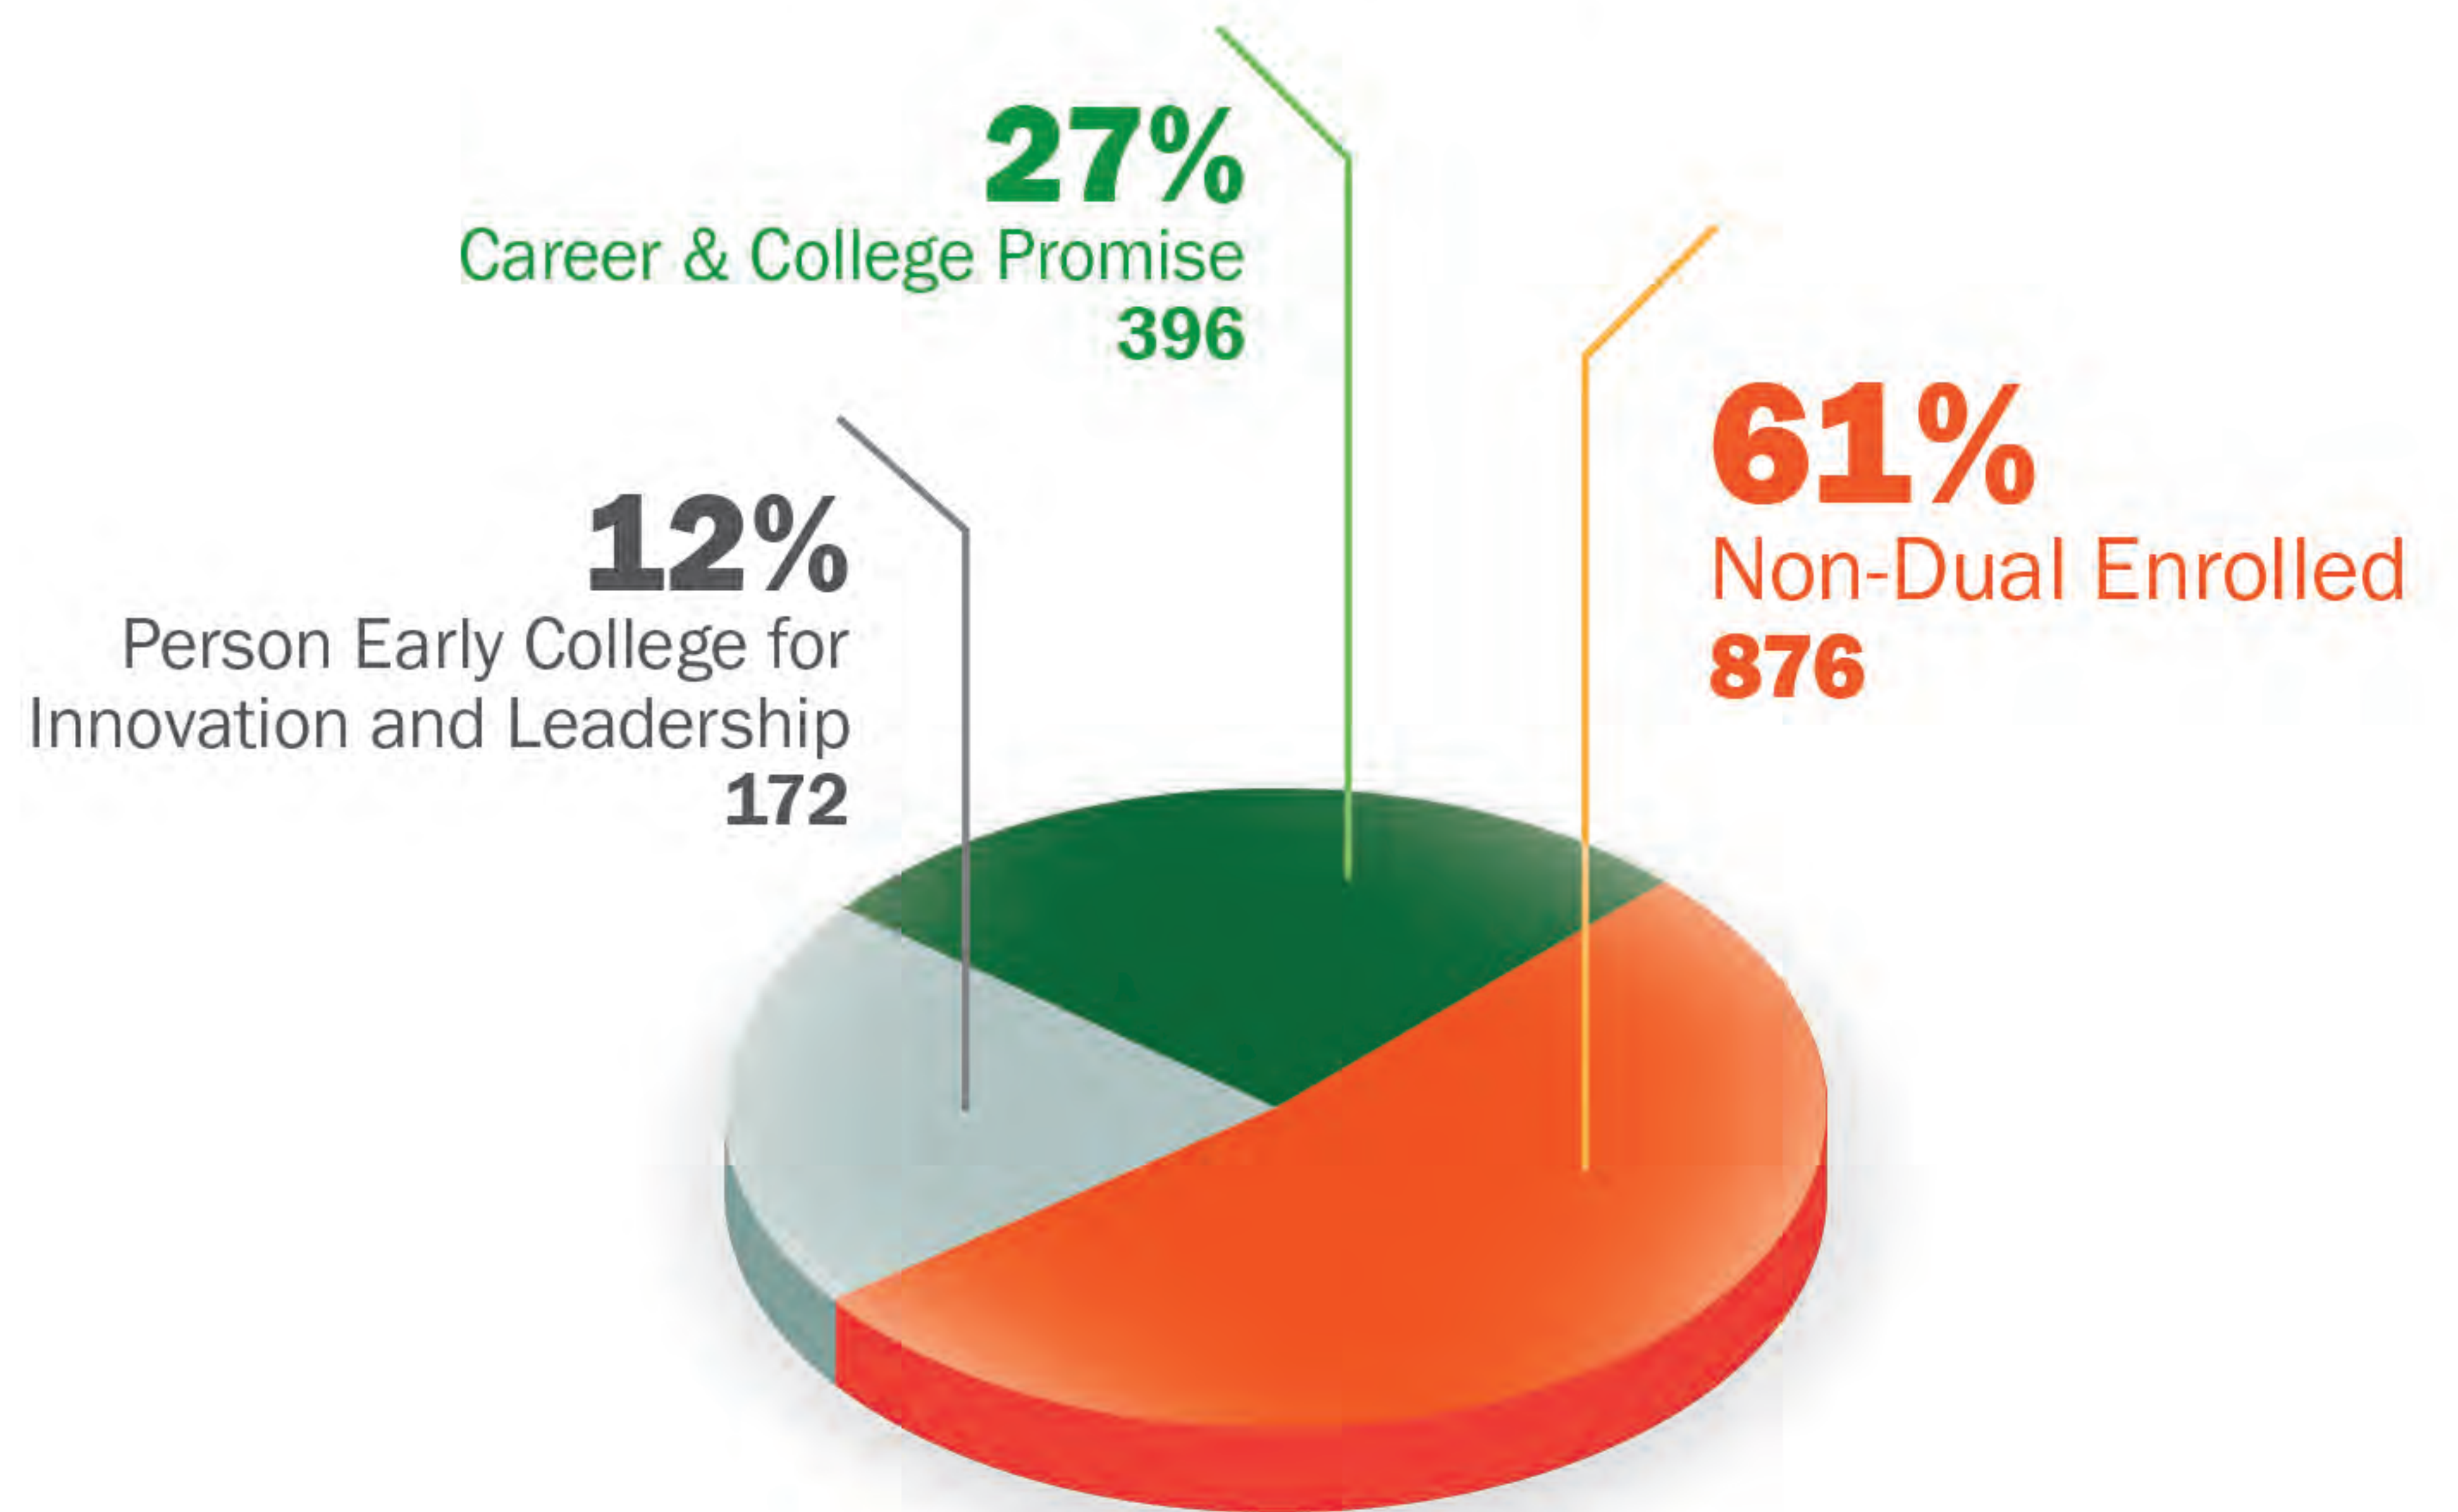

PCC

Piedmont
Community
College

Piedmont Community College At-A-Glance

Fall 2018 - Fall 2019 Data

STUDENT DEMOGRAPHICS

1,444

FALL 2019 CURRICULUM STUDENTS

Break down based upon enrolled area

TOTAL HEADCOUNT

(unduplicated students)

Curriculum Students PROGRAM TYPE

College Transfer Career & Technical

Kent Cash, Jr.
PCC NCWorks NextGen
Transfer Student

Average Total PCC Cost to obtain an Associate Degree **\$5,124**

Annual Full-time Tuition & Fees

2018-2019 In-State	2018-2019 Out-of-State
\$2,562	\$8,706

NO TUITION INCREASE SINCE 2016!

At PCC, I was able to take classes like history, English, art appreciation, and pre-calculus. All of the credits were accepted at Elizabeth City [State University]. It was really helpful to get started at PCC.